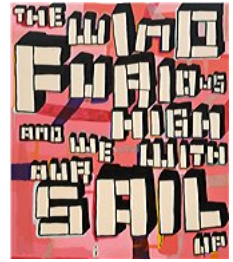

1. **6.** Artist: Monique Prieto
   The Wind Furious and High and We With Our Sail Up, 2005
   Acrylic and oil on canvas
   84 × 72 in. (213.4 × 182.9 cm)
   Gift from the Collection of Randy Sommer
   CL.2022.1.55
   M.2019.360.1