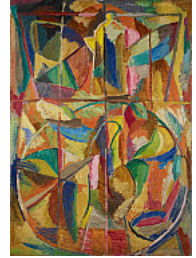

Art Bridges

Crystal Bridges Museum of American Art 1

1. Artist: Stuart Davis, 1892 - 1964
Breakfast Table, 1917
Oil on canvas
48 1/8 × 34 in. (122.2 × 86.4 cm)
Courtesy Crystal Bridges Museum of American Art, Bentonville, Arkansas
CL.2022.3.1

2. Artist: Max Weber, 1881 - 1961
My Studio in Paris, 1907
Oil on canvas
23 3/4 × 28 3/4 in. (60.3 × 73 cm)
Crystal Bridges Museum of American Art, Bentonville, Arkansas
CL.2022.3.2
2007.18

3. Artist: George Wesley Bellows, 1882 - 1925
The Studio, 1919
Oil on canvas
48 × 38 in. (121.9 × 96.5 cm)
Crystal Bridges Museum of American Art, Bentonville, Arkansas
CL.2022.3.3
2010.81

5. Artist: Edward Melcarth, 1914 - 1973
Manhole, 1959
oil on canvas
70 × 70 in. (177.8 × 177.8 cm)
Crystal Bridges Museum of American Art, Bentonville, Arkansas, Gift of Kip and Astrid Forbes, in honor of Alice Walton
CL.2022.3.5
2014.15