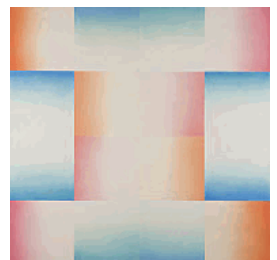

69 × 69 in. (175.3 × 175.3 cm)

Art Bridges

18. Artist: Philip Guston, 1913 - 1980

Cigar, 1969

Oil on canvas

52 × 60 1/8 in. (132.1 × 152.7 cm)

Art Bridges

19. Artist: Judy Chicago

Big Blue Pink, 1971

from the "Flesh Garden" series

Sprayed acrylic lacquer on acrylic

96 × 96 in. (243.8 × 243.8 cm)

Art Bridges

20. Artist: Jeff Koons, born 1955

One Ball Total Equilibrium Tank (Spalding Dr. J Silver Series), 1985