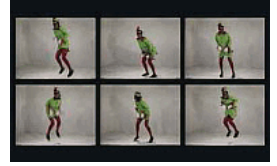

Checklist

---

1. **21.** Artist: Bruce Nauman, born 1941
   No, No, New Museum, 1987
   Video (color, sound)
   Duration: 62 minutes
   Art Bridges