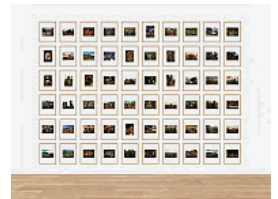

1. **34.** Artist: Sherrie Levine, born 1947
   After Russell Lee: 1-60, 2016
   From an edition of 5 + 1 artist's proof
   Sixty giclée prints
   Each print: 20 × 16 in. (50.8 × 40.6 cm)
   Framed: 21 1/2 × 17 1/2 × 1 1/4 in.
   Art Bridges