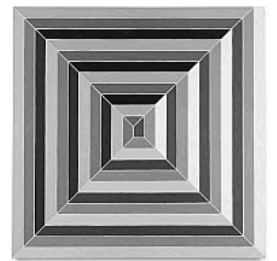

17. Artist: Frank Stella, born 1936

Cinema de Pepsi Sketch I, 1966

Alkyd on canvas

69 × 69 in. (175.3 × 175.3 cm)

Art Bridges