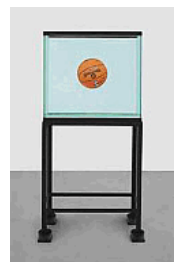

20. Artist: Jeff Koons, born 1955

One Ball Total Equilibrium Tank (Spalding Dr. J Silver Series), 1985

From the series "Equilibrium"

From an edition of 2

Glass, steel, sodium chloride reagent, distilled water, and basketball

64 3/4 × 32 3/4 × 15 1/2 in. (164.5 × 83.2 × 39.4 cm)

Art Bridges