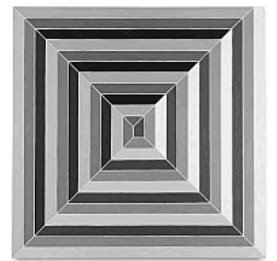

18. Artist: Frank Stella, born 1936
  Cinema de Pepsi Sketch I, 1966
  Alkyd on canvas
  69 × 69 in. (175.3 × 175.3 cm)
  Art Bridges