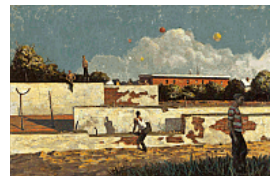

1. **30.** Artist: Hughie Lee-Smith, 1915 - 1999
   The Walls, 1954
   Oil on board
   24 × 36 in. (61 × 91.4 cm)
   Framed: 33 5/8 in. × 45 3/4 in. × 2 in.
   Art Bridges