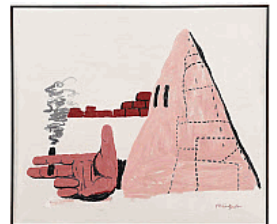

17. Artist: Philip Guston, 1913 - 1980
  Cigar, 1969
  Oil on canvas
  52 × 60 1/8 in. (132.1 × 152.7 cm)
  Art Bridges