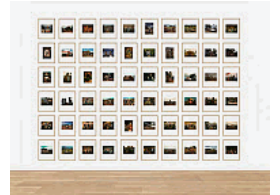

1. **33.** Artist: Sherrie Levine
   After Russell Lee: 1-60, 2016
   From an edition of 5 + 1 artist's proof
   Sixty giclée prints
   Each print: 20 × 16 in. (50.8 × 40.6 cm)
   Framed: 21 1/2 × 17 1/2 × 1 1/4 in.
   Art Bridges